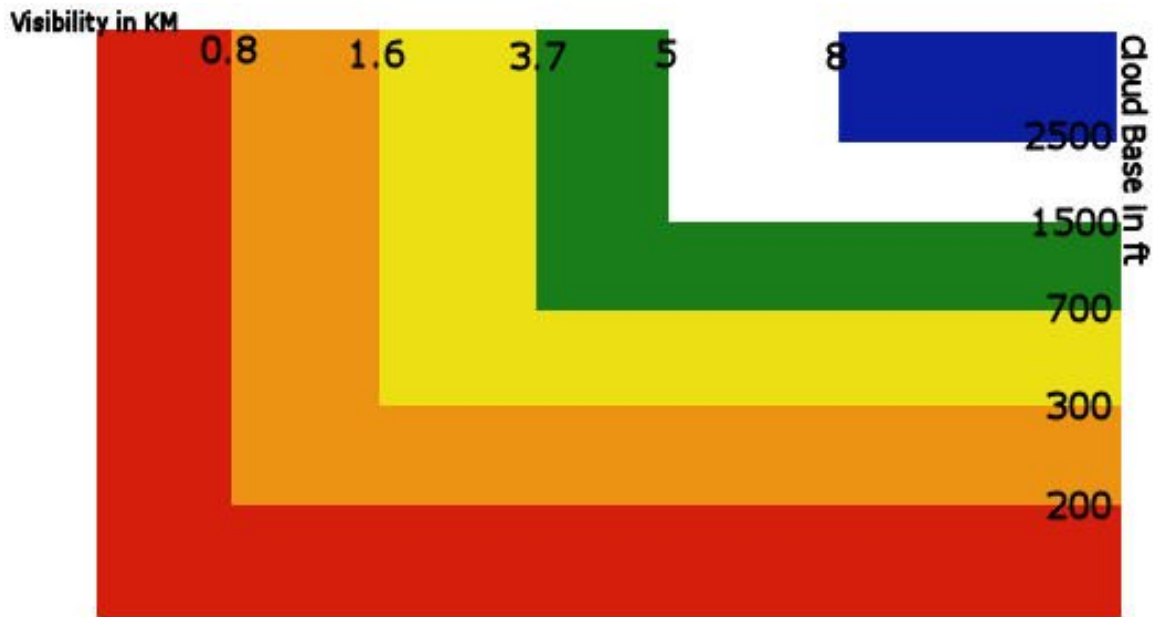

## 1. METAR weather CODES

An example of Kleine Brogel Airbase

EBBL 270625Z 22004KT 5000 BR OVC010 00/M01 Q1032 GRN

In this example you can see that conditions are green, all the codes that are used at Mil. AB will show at the end of the METAR.

What follows are a set of tables which includes all the codes together with their corresponding weather:

COLOUR STATE & ABBREVIATION	LOWEST CLOUD BASE AT LEAST 3/8 COVERAGE EQUAL TO OR MORE THAN	SURFACE VISIBILITY (RVR) EQUAL TO OR MORE THAN
Blue - BLU	2500 ft	8 km
White - WHT	1500 ft	5 km
Green - GRN	700 ft	3.7 km
Yellow - YLO	300 ft	1600 m
Amber - AMB	200 ft	800 m
Red - RED	Less than AMB	

Airfield Status	Color Code	Approach type	Remarks
IFR	RED	No Take Off or landing	Except in emergency
	AMBER	PAR or ILS mandatory	
< 1500ft ceiling	YELLOW	Non-precision approach aid mandatory	
< 5 Km visibility			
	GREEN	IFR Procedures	
VFR	WHITE / BLUE	No limitations	

Remarks:

- Blue and White = VFR  
ALL OTHER = IFR

Also be advised that the color state in force indicates the worst condition of either cloudbase or visibility.

f.i.: Cloudbase 3000ft, visibility 4000m

Although the cloudbase indicates a value in the BLUE area,  
the METAR code will still be GRN due to poor visibility